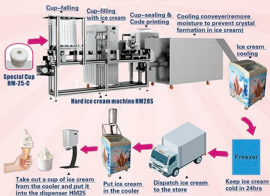

江门市新会区康美制品有限公司
HOMMY ENTERPRISE(XINHUI) CO.,LTD.

One-shot Frozen Dessert Dispenser

- Select your flavorful ice cream from the freezer
- Remove the protective tab and place it into the dispenser HM25
- Press the button of HM25 and get the delicious ice cream!

Production line of HM25

Only one worker can
make 4000 cups in 8 hours!