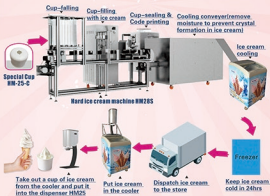

## One-shot Frozen Dessert Dispenser

- Select your flavorful ice cream from the freezer
- Remove the protective tab and place it into the dispenser HM25
- Press the button of HM25 and get the delicious ice cream!

### Production line of HM25

Only one worker can  
make 4000 cups in 8 hours!